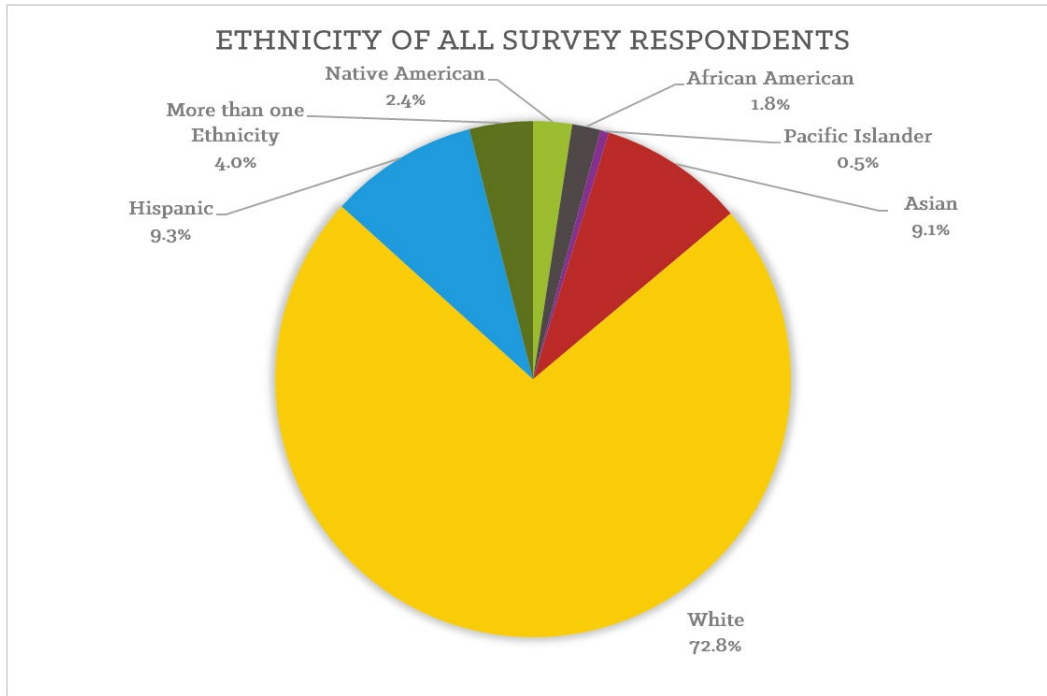

**WASHINGTON PARK FREE SHUTTLE**  
Total Ridership: 126,742

FAMILY MAKE-UP OF ALL SURVEY RESPONDENTS

PASSENGERS PER PRIVATE VEHICLE