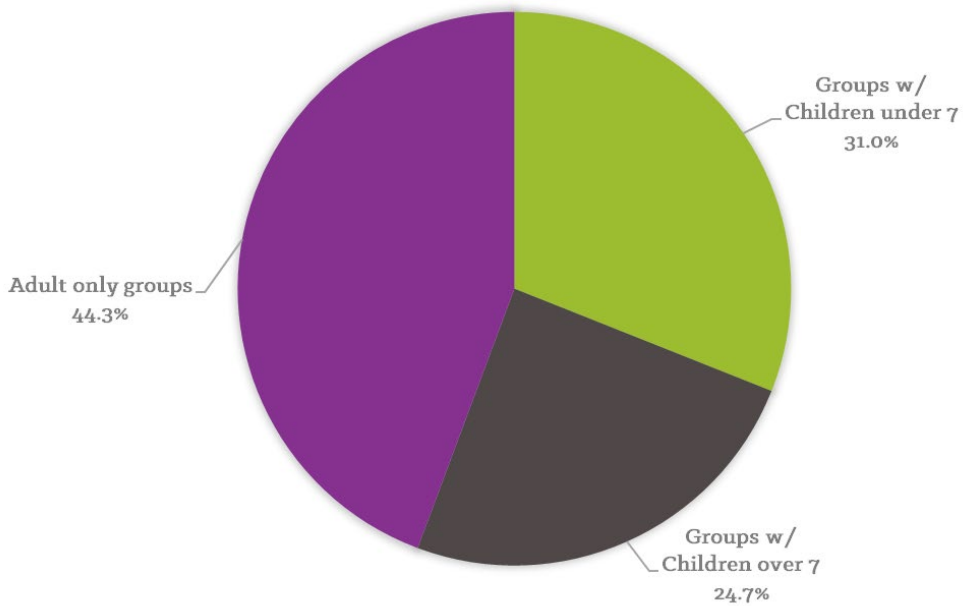

**WASHINGTON PARK FREE SHUTTLE**  
Total Ridership: 126,742

FAMILY MAKE-UP OF ALL SURVEY RESPONDENTS

PASSENGERS PER PRIVATE VEHICLE