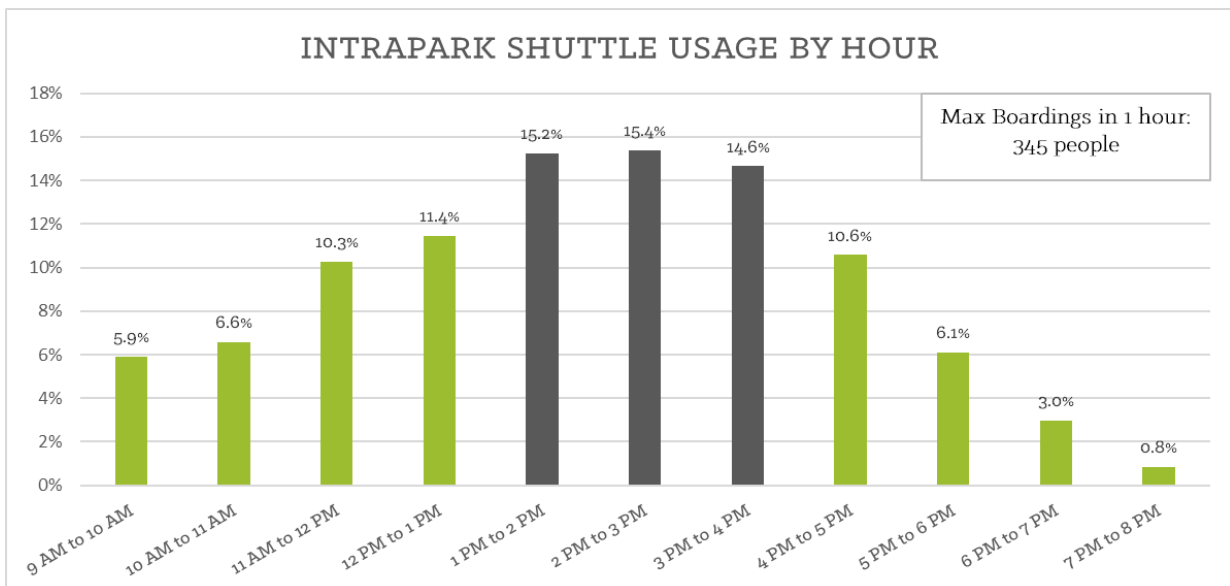

**WASHINGTON PARK FREE SHUTTLE**  
Total Ridership: 126,742

FAMILY MAKE-UP OF ALL SURVEY RESPONDENTS

PASSENGERS PER PRIVATE VEHICLE