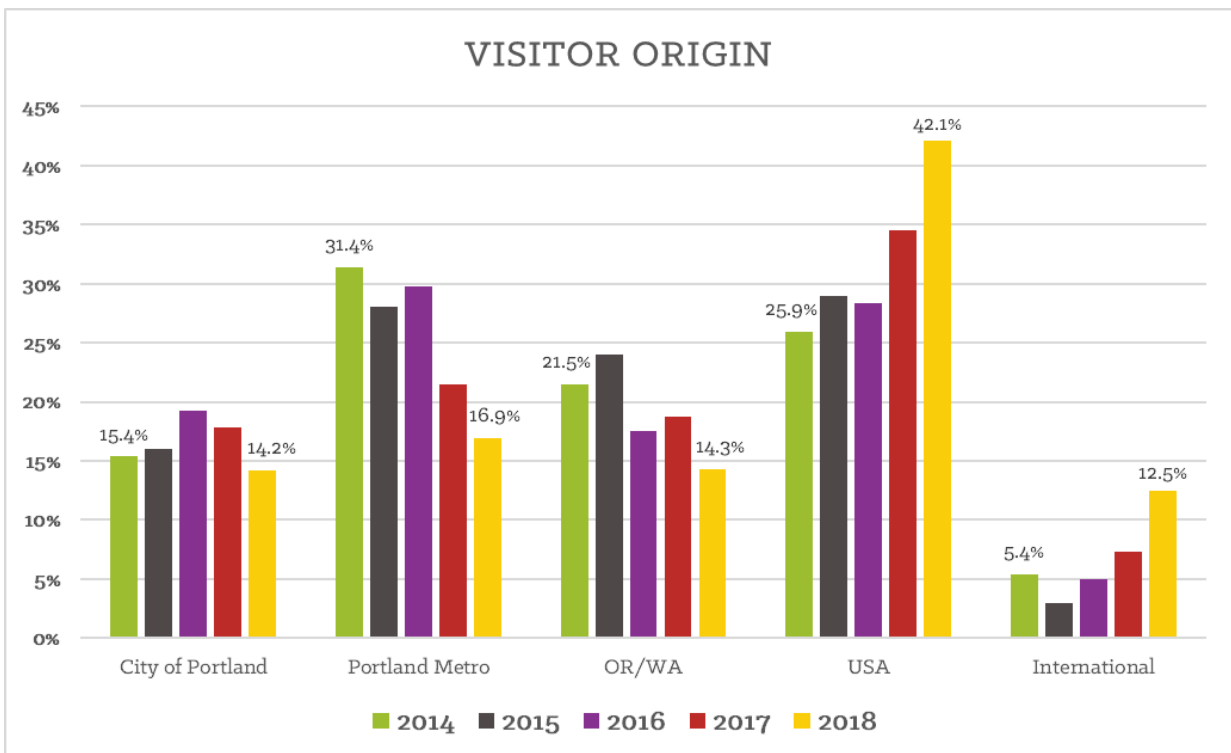

**WASHINGTON PARK FREE SHUTTLE**  
Total Ridership: 126,742

FAMILY MAKE-UP OF ALL SURVEY RESPONDENTS

PASSENGERS PER PRIVATE VEHICLE